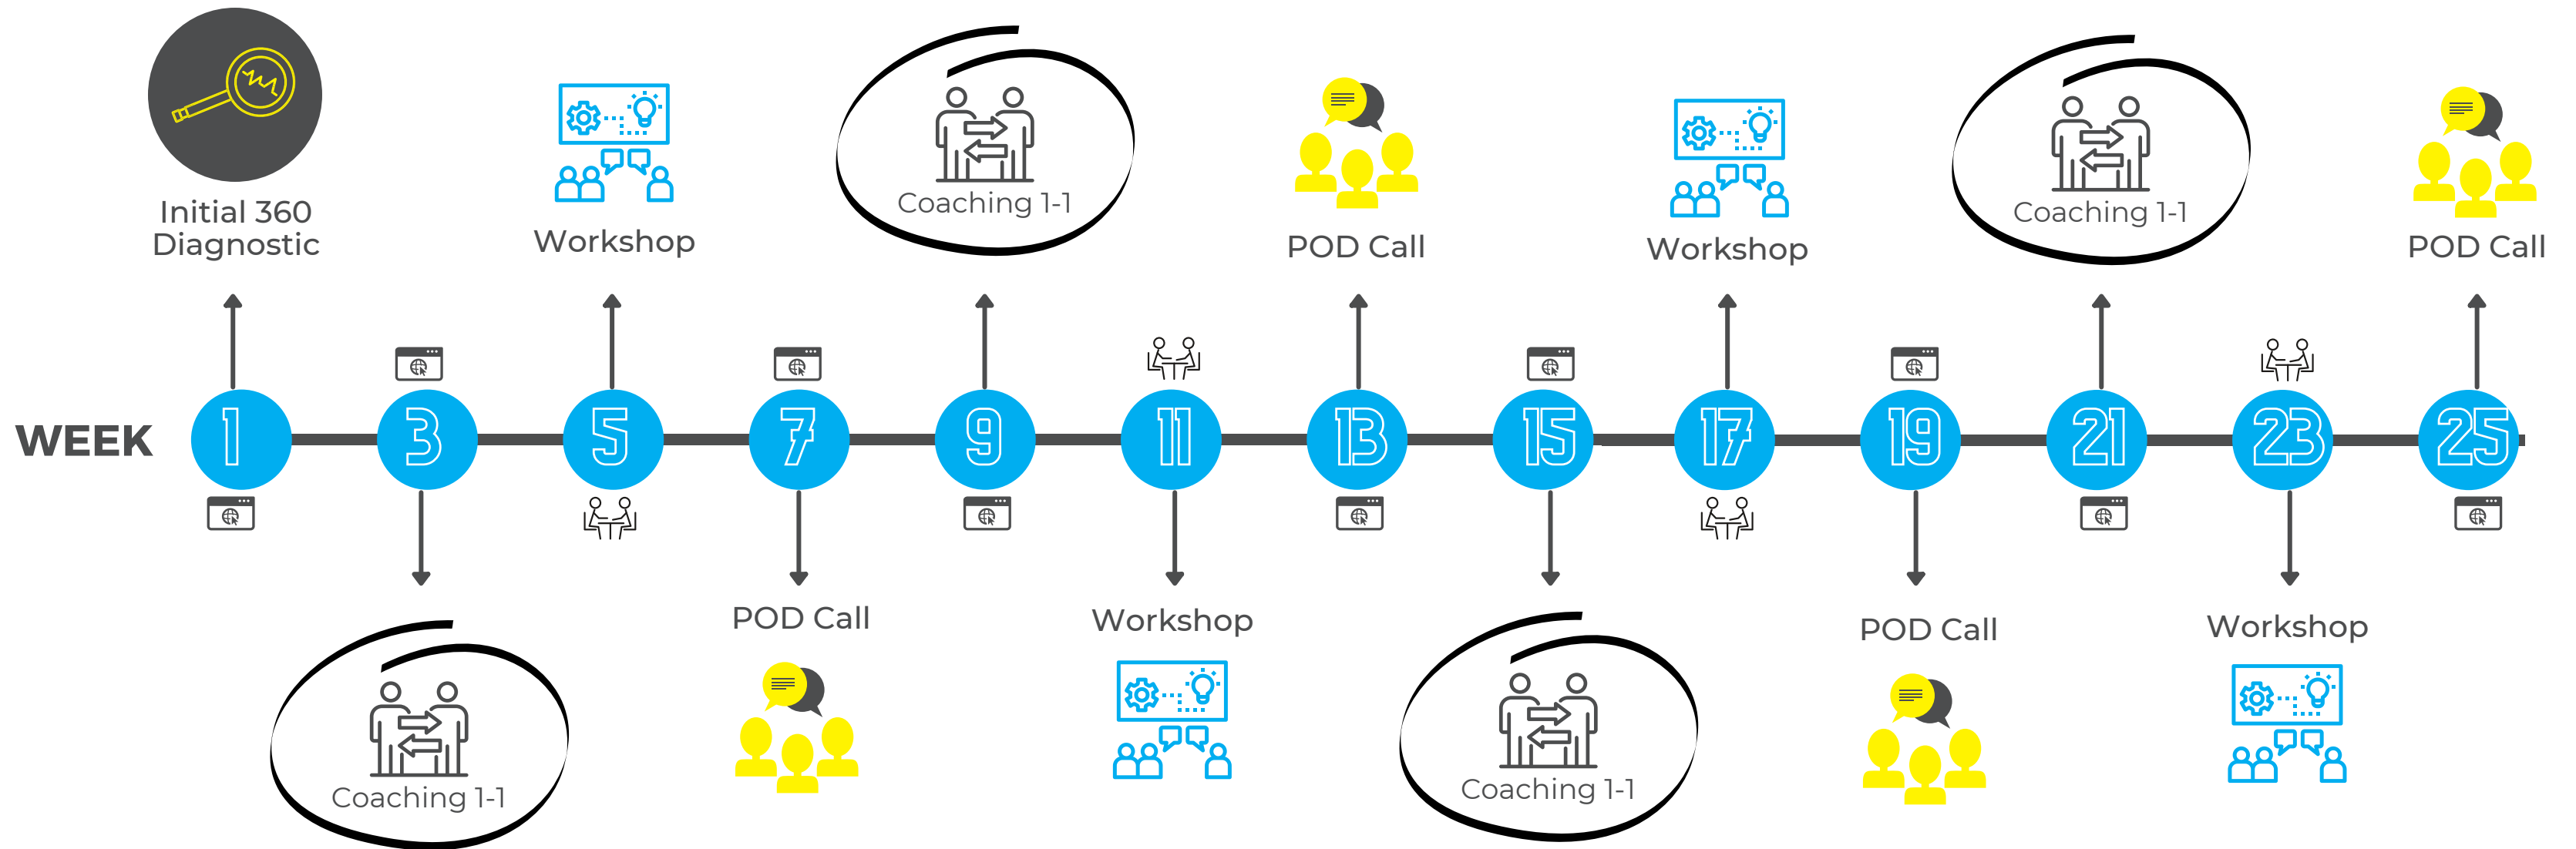

BLUEGNU
CONSULTING

Sample Approaches for Blue Gnu Leadership Programmes

All programmes are designed in partnership with our clients

A MODULAR APPROACH

A FLEXIBLE APPROACH

 Face to face  Virtual

A BLENDED APPROACH

 Face to face
 Virtual